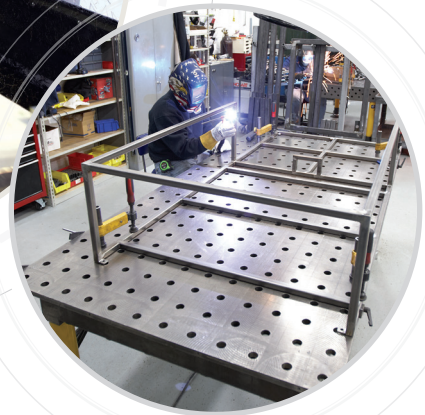

MACHINING AND LASER CUTTING SERVICES

EQUIPMENT SELECTION - PLASTICS

- Overhead routers up to a 7' x 12' bed
- Mills
- Screw machines
- Lathes
- Precision cutting
- Inspection equipment
- CNC laser cutting up to 4' x 4'

EQUIPMENT SELECTION - METALS

- Vertical mills
- Horizontal mills
- Turning centers
- Precision cutting
- Welding equipment
- Inspecting equipment

MATERIALS - METALS

- Titanium
- Aluminum
- Hastelloy
- Steel
- Stainless steel

ACTIVAR
PLASTIC PRODUCTS GROUP INC.

BLOOMINGTON - MINNESOTA
9650 Newton Avenue South
Bloomington, MN 55431
Office: (952) 881-2658
Toll Free: (800) 328-2728
Fax: (952) 392-3910
seelyeplastics.com
inquiry@activarppg.com

DULUTH - MINNESOTA
1230 Port Terminal Drive
Duluth, MN 55802
Office: (218) 722-7969
Toll Free: (800) 880-2079
Fax: (218) 722-8174

CEDAR RAPIDS - IOWA
4900 Bowling Street SW
Suite #400
Cedar Rapids, IA 52404
Office: (319) 294-8442
Toll Free: (800) 832-0595
Fax: (319) 294-1191

OMAHA - NEBRASKA
4985 F Street
Omaha, NE 68117
Office: (402) 731-2962
Toll Free: (800) 365-6752
Fax: (402) 731-3423

FARGO - NORTH DAKOTA
4201 38th Street SW
Suite A-C
Fargo, ND 58104
Office: (701) 356-3756
Fax: (701) 356-3759